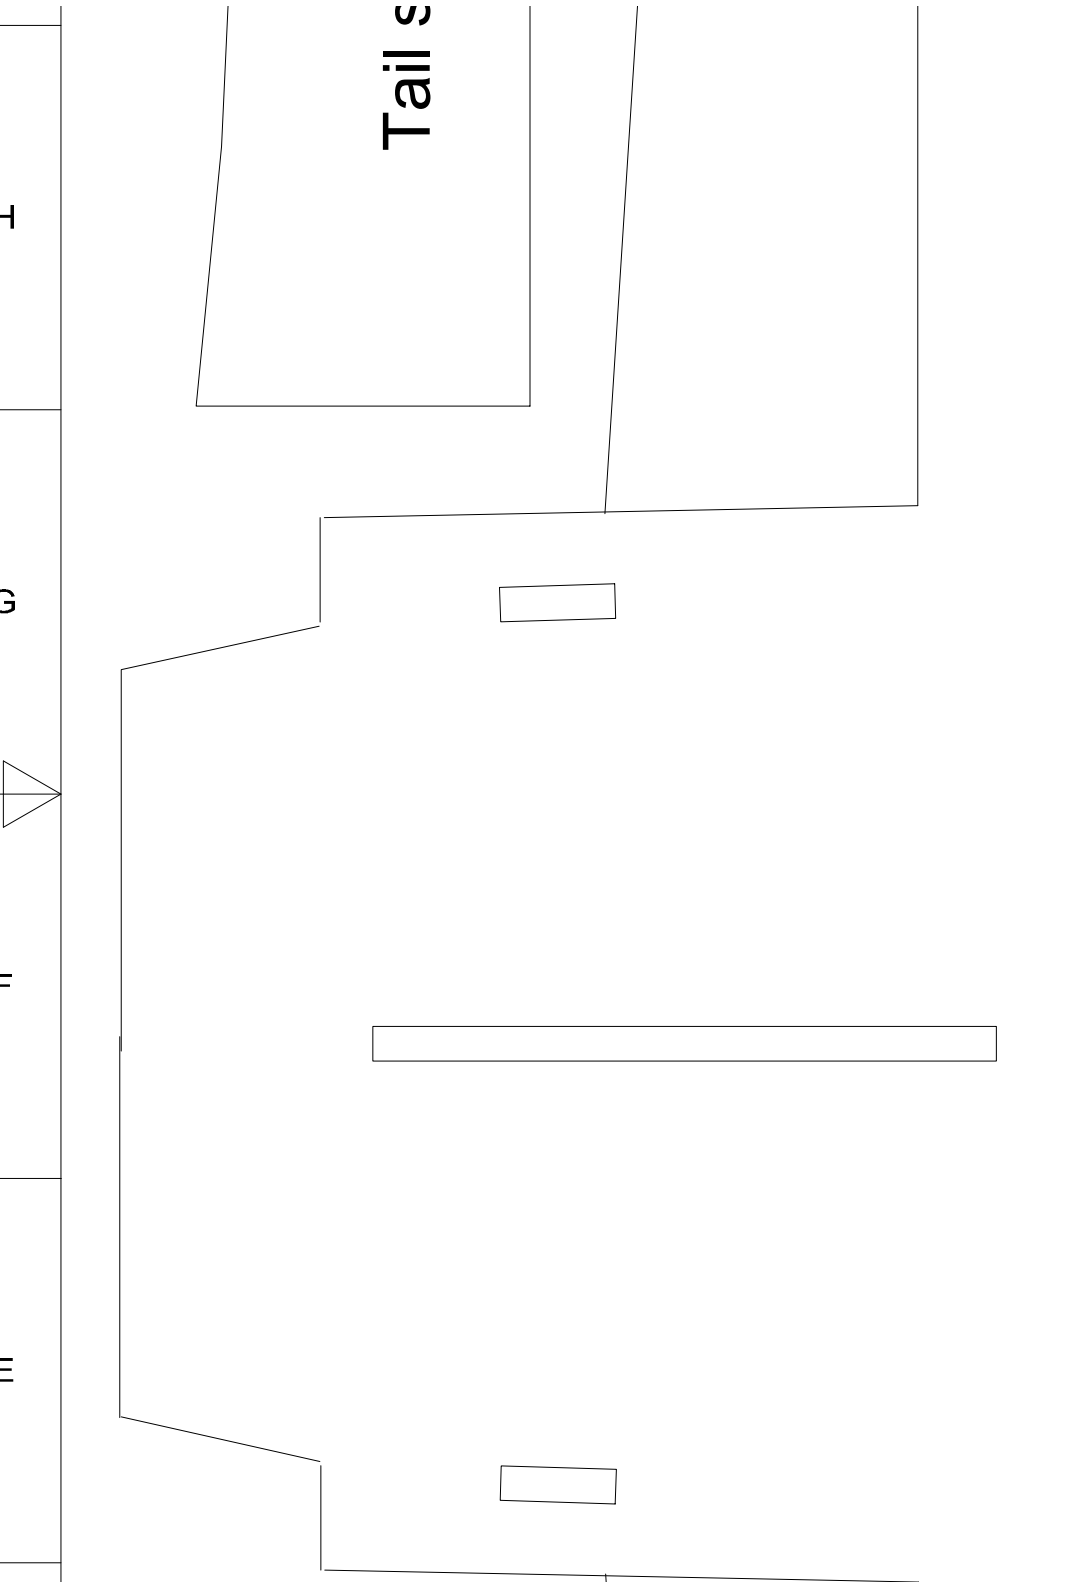

10

13

14

15

12

10

section doubler left

Optional ruder

Forward fuse doubler left

11

10

9

8

7

6

Forward fuse doubler right

TITLE			
SIZE	CAGE CODE	DWG NO	REV
A0		Dassault Rafale Profile Pusher Michael Jackson © 2010	1.1
SCALE	1:1	SHEET	1 of 1

5

4

3

2

1