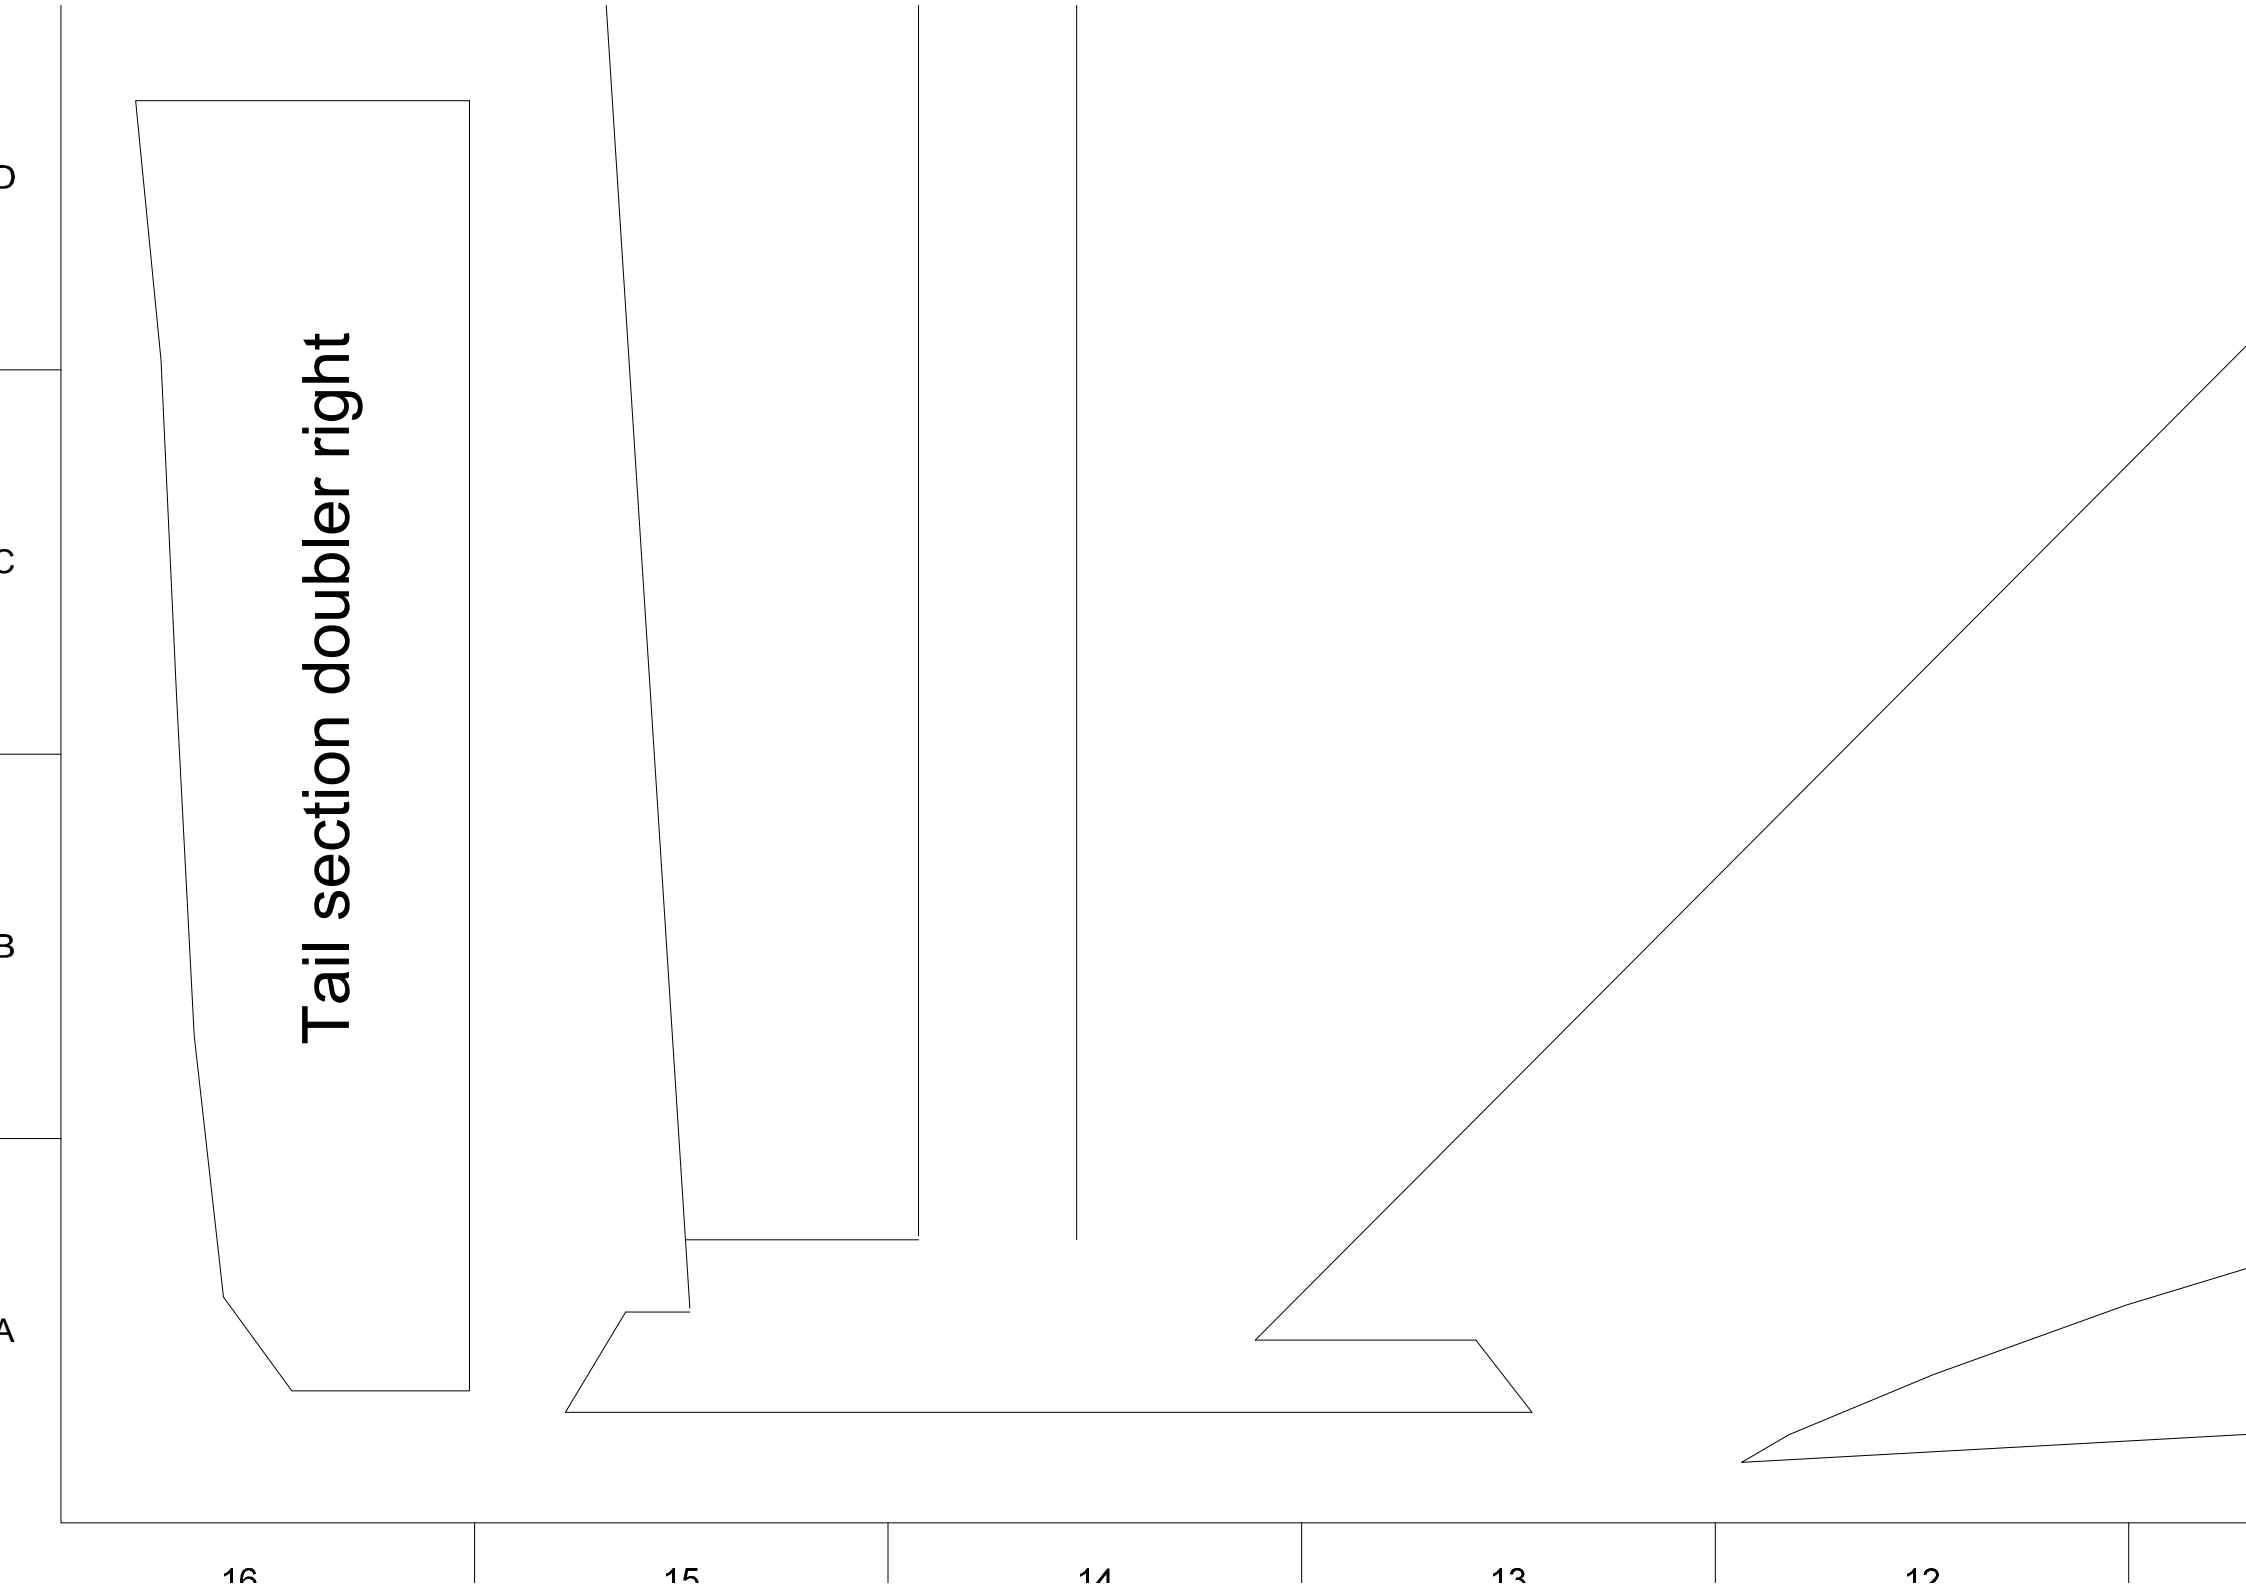

10

13

14

15

12

10

section doubler left

Optional ruder

Forward fuse doubler left

11

10

9

8

7

6

Forward fuse doubler right

TITLE			
SIZE	CAGE CODE	DWG NO	REV
A0		Dassault Rafale Profile Pusher Michael Jackson © 2010	1.1
SCALE	1:1	SHEET	1 of 1

5

4

3

2

1